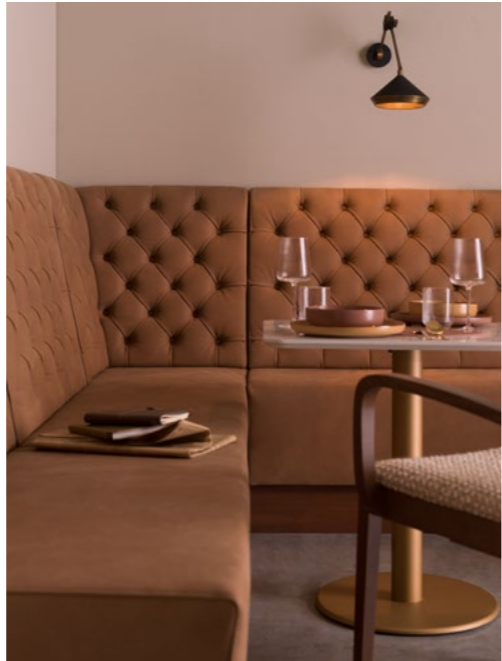

02485K . 02481K